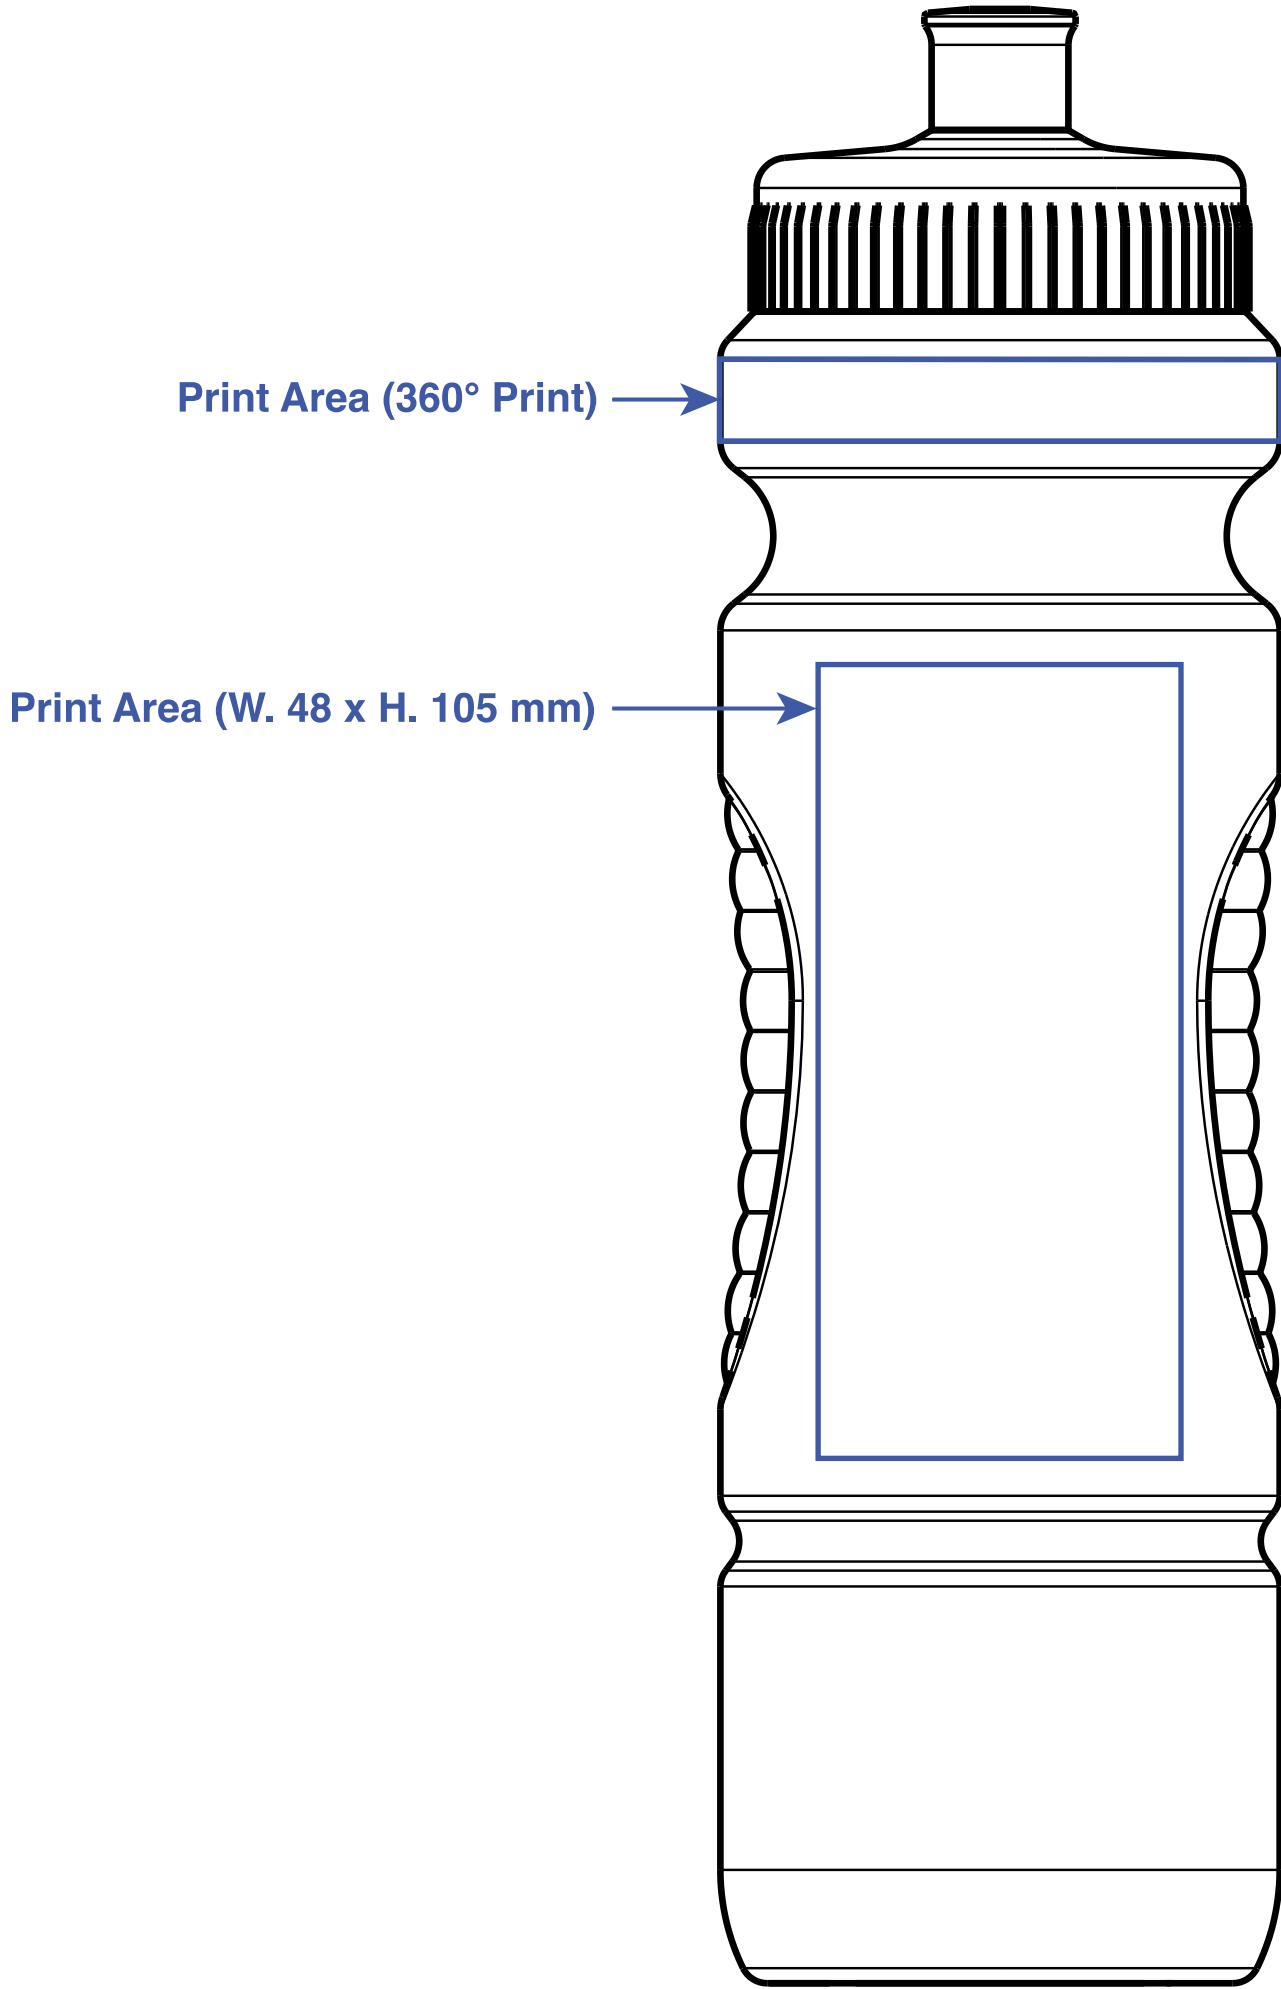

DRINKING BOTTLE 900 ML

1:1

Print Area (360° Print)

Print Area (W. 48 x H. 105 mm)

SIDE 1

Print Area (360° Print)

Print Area (W. 48 x H. 105 mm)

SIDE 2