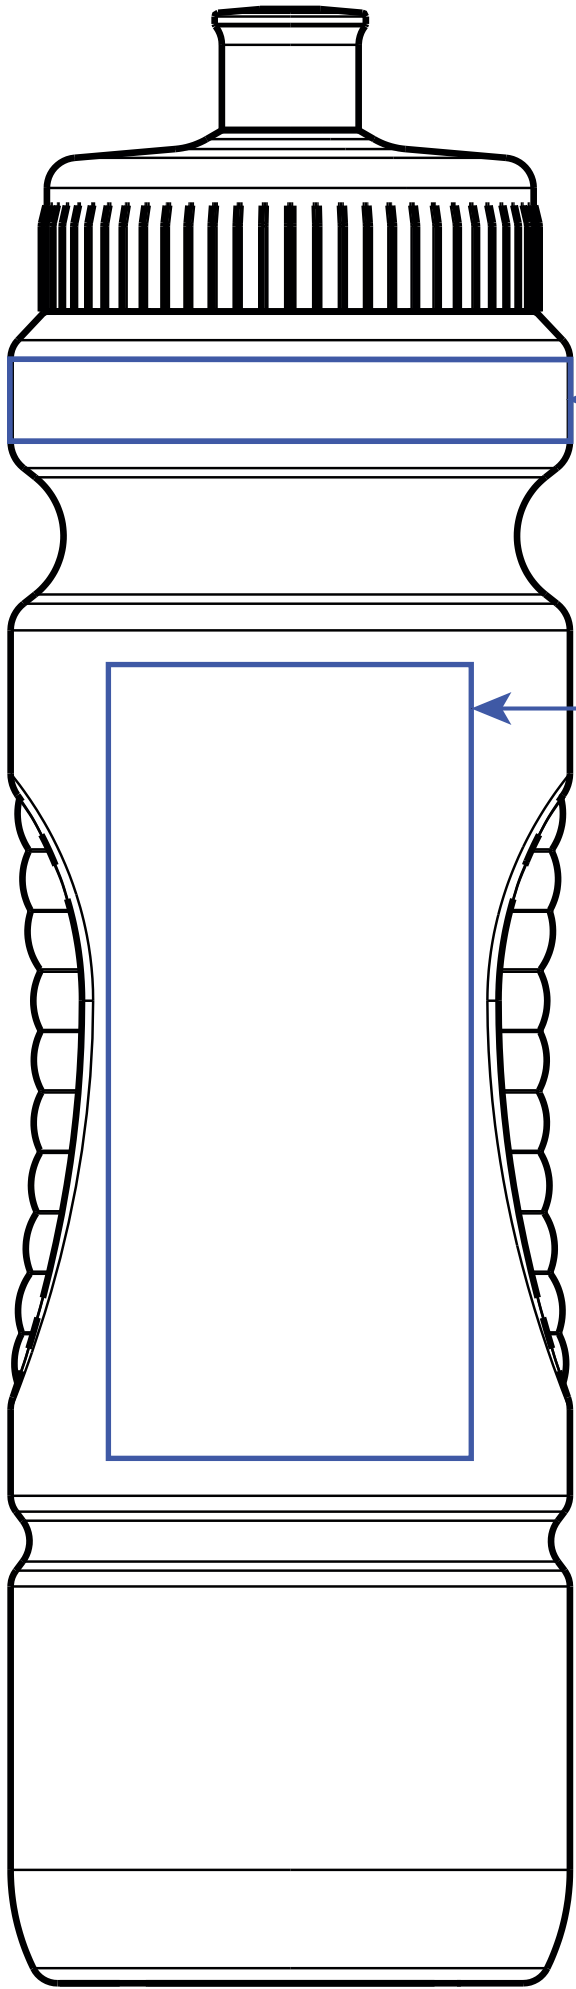

DRINKING BOTTLE 900 ML

1:1

Print Area (360° Print)

Print Area (W. 48 x H. 105 mm)

SIDE 1

Print Area (360° Print)

Print Area (W. 48 x H. 105 mm)

SIDE 2