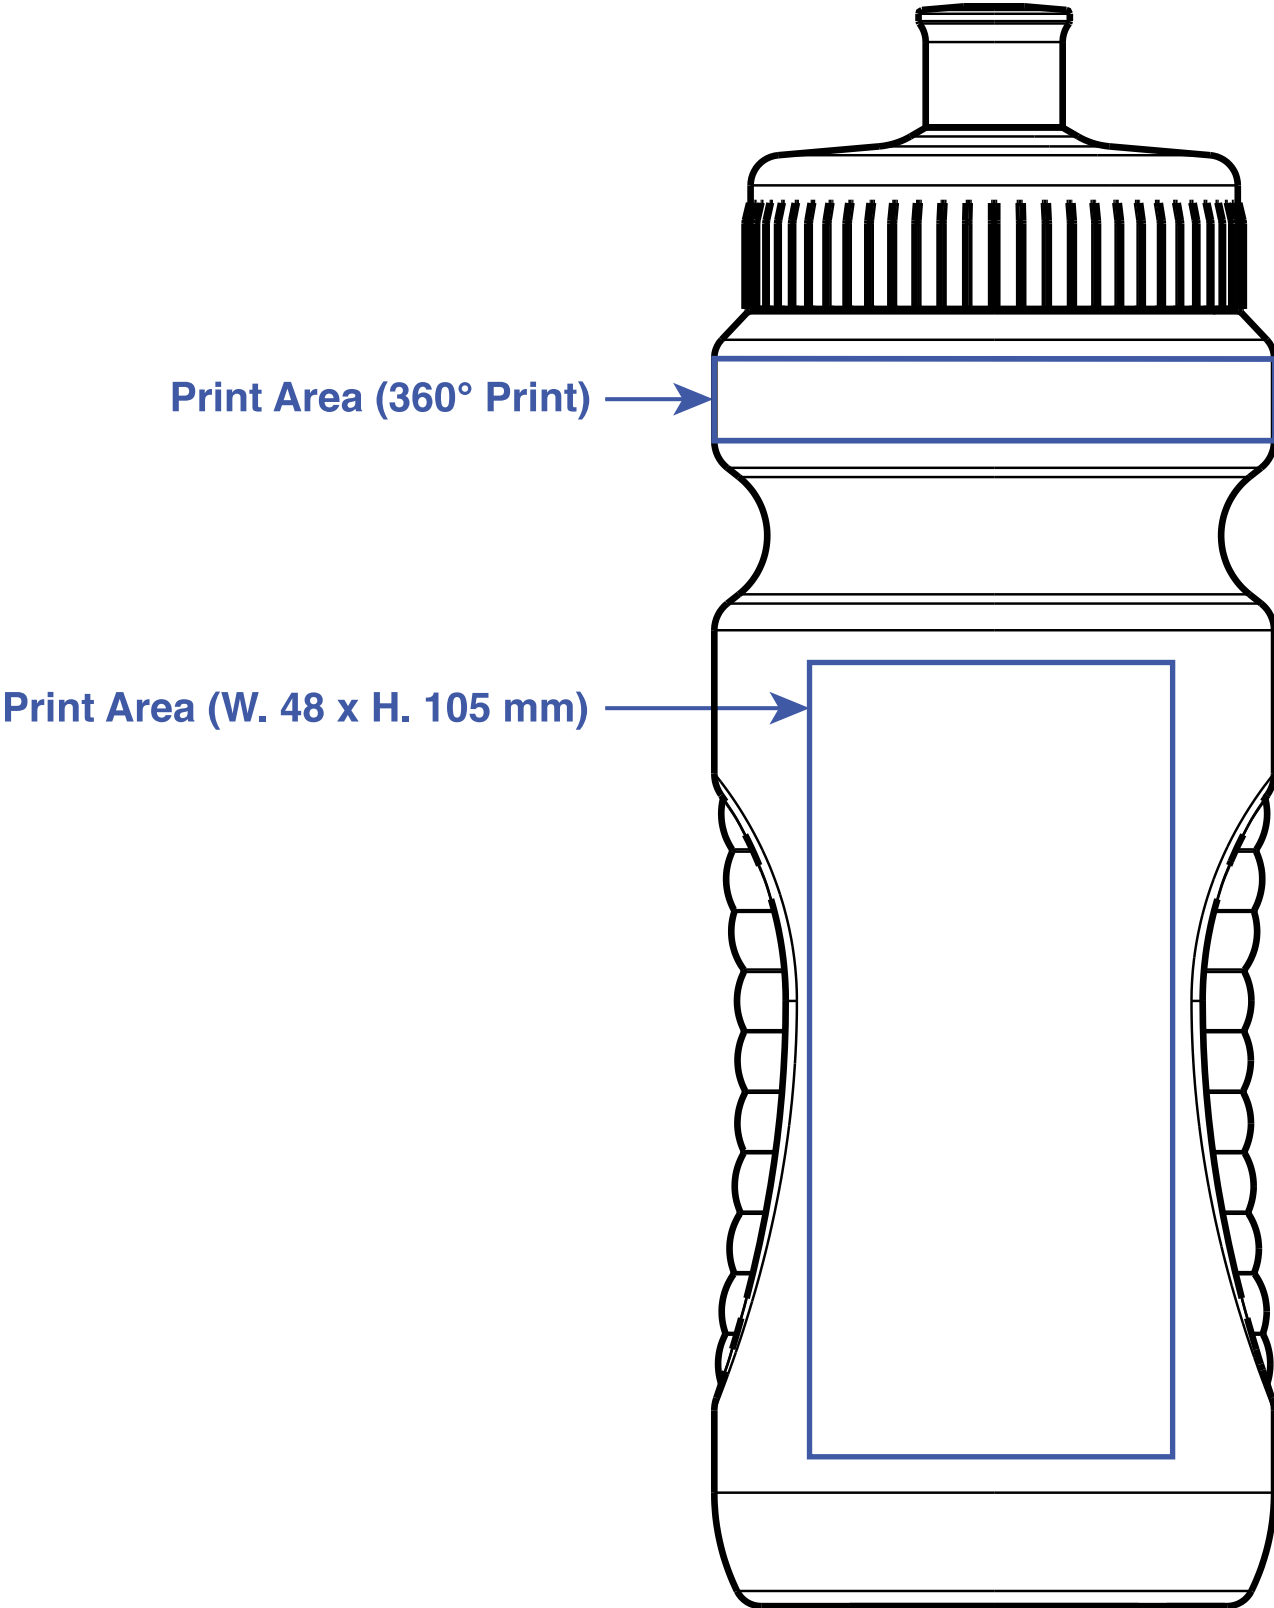

DRINKING BOTTLE 600 ML

1:1

SIDE 1

SIDE 2