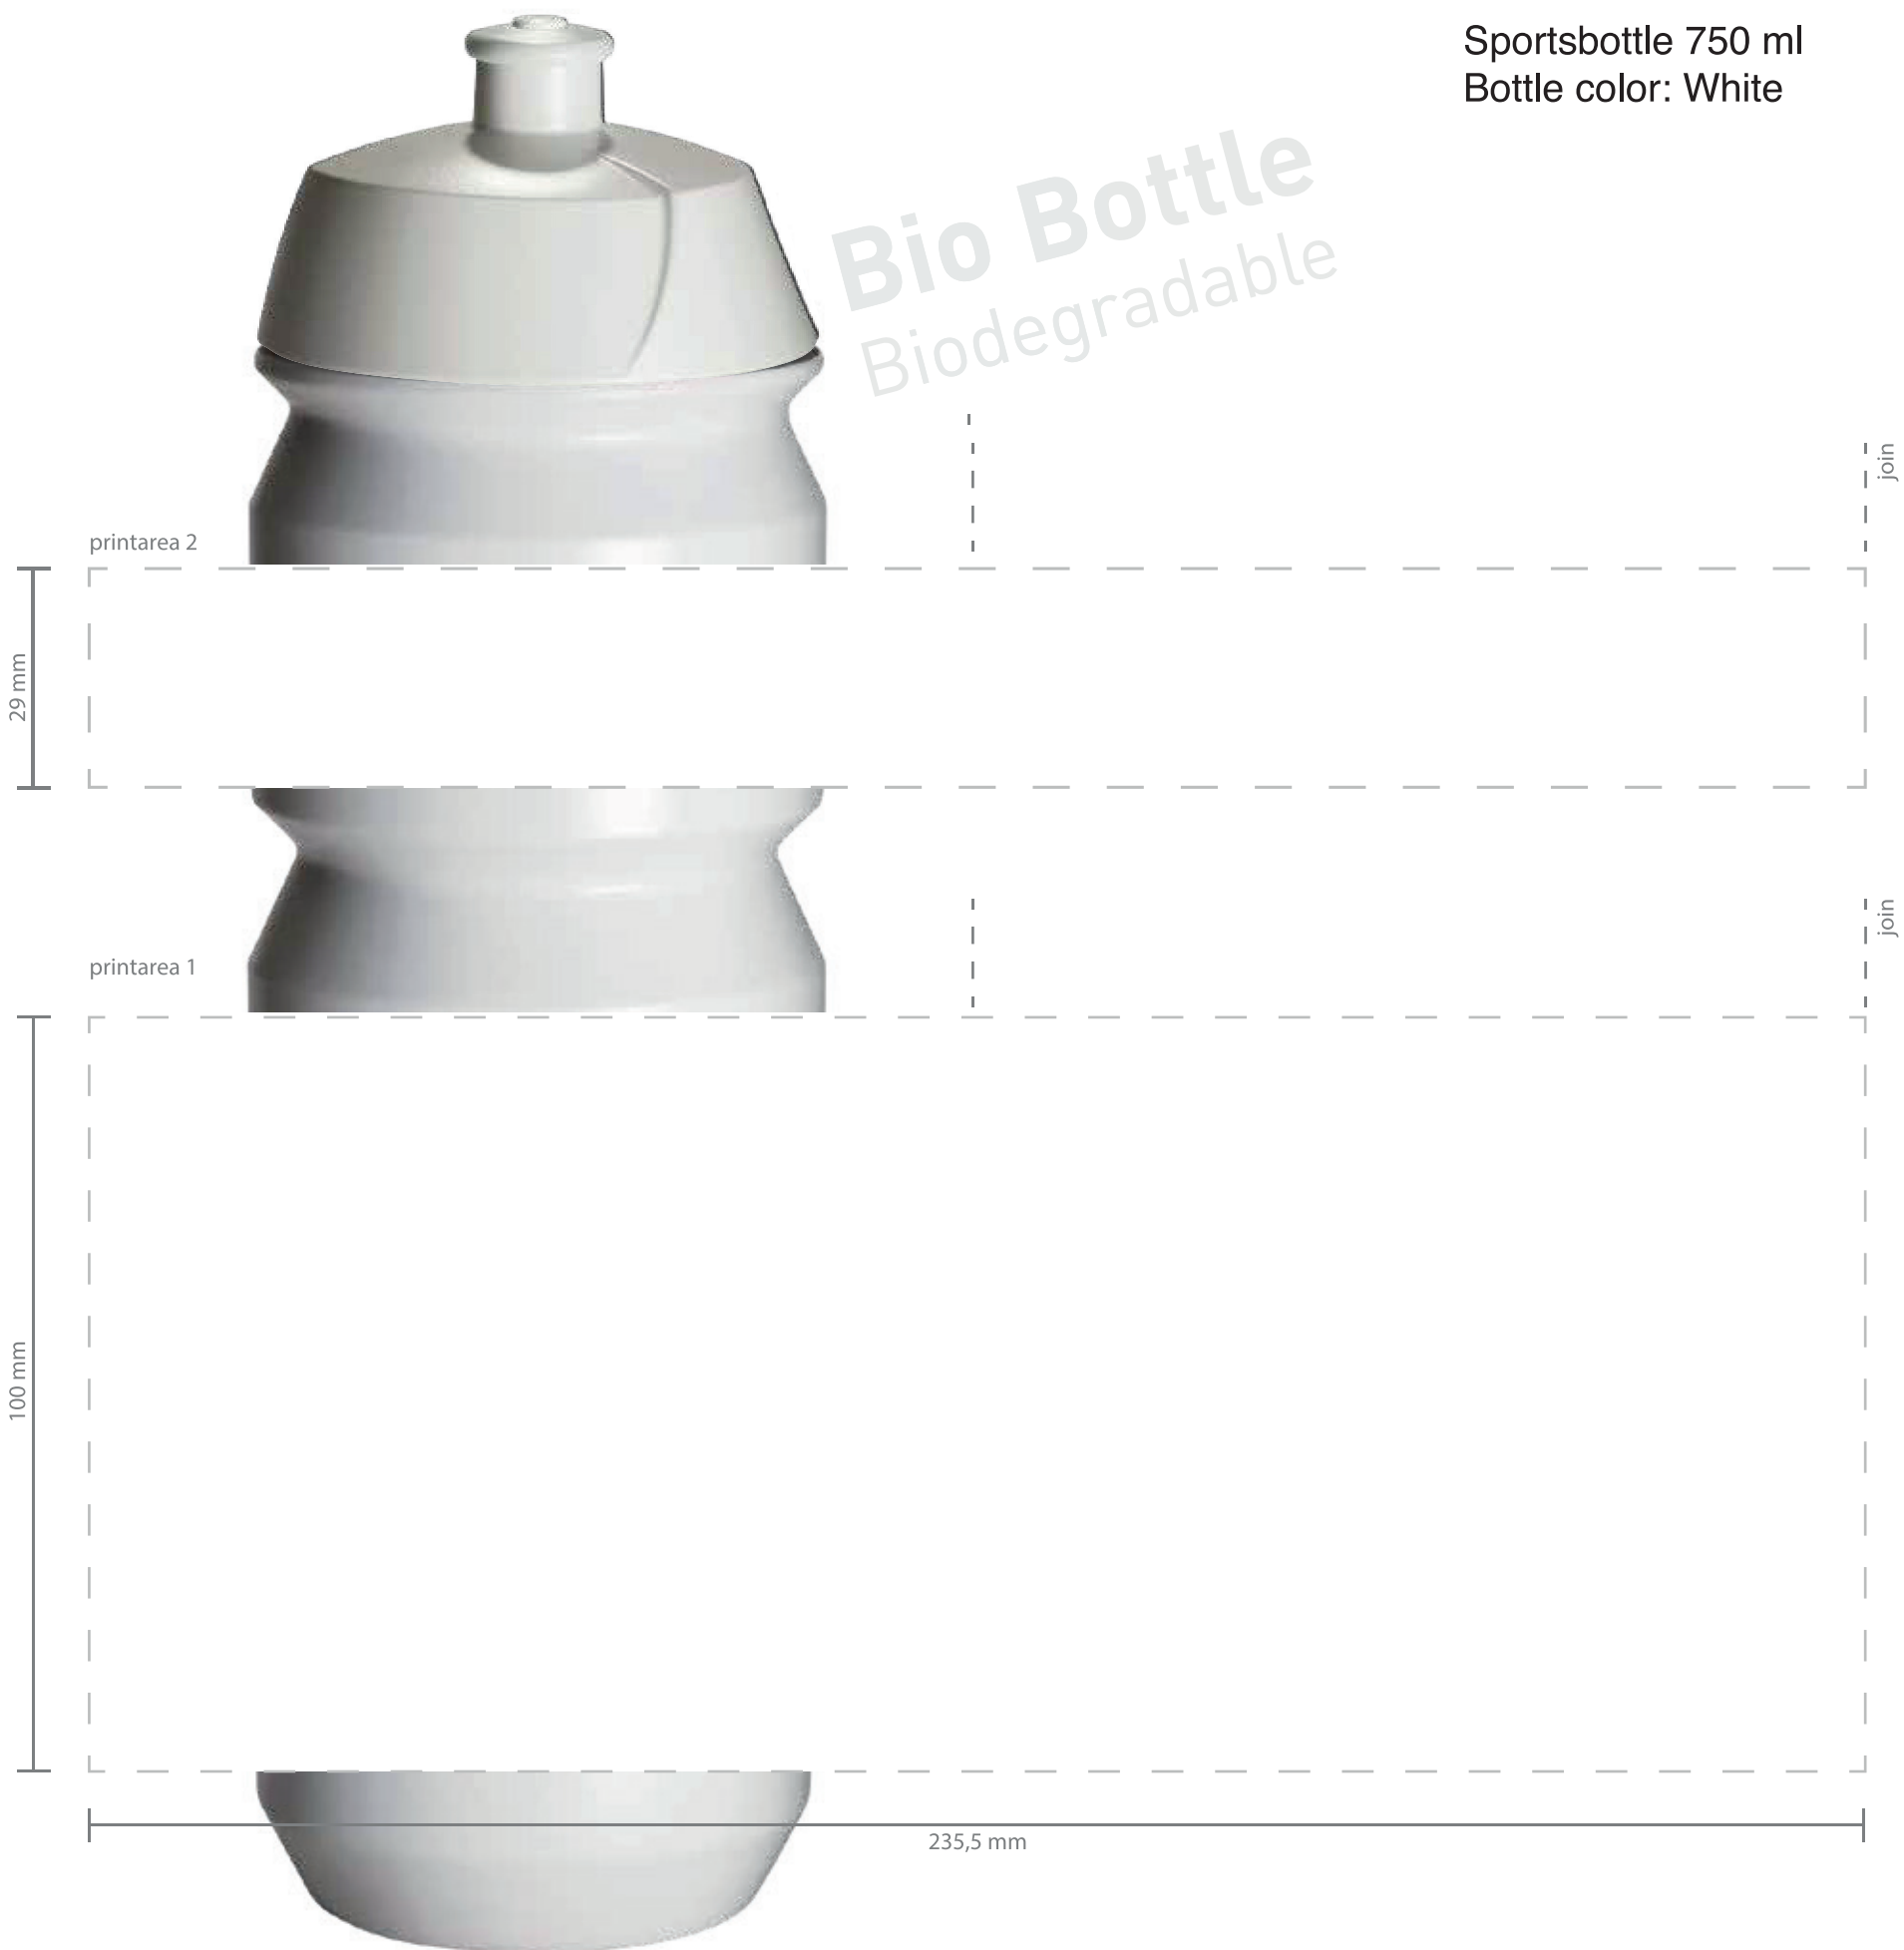

Sportsbottle 750 ml  
Bottle color: White

Bio Bottle  
Biodegradable

Sportsbottle 750 ml  
Bottle color: Transparent white

**Bio Bottle**  
Biodegradable

printarea 2

29 mm

join

printarea 1

100 mm

join

235,5 mm

Sportsbottle 750 ml  
Bottle color: Black

Bio Bottle  
Biodegradable

printarea 2

29 mm

printarea 1

100 mm

235,5 mm

join

join